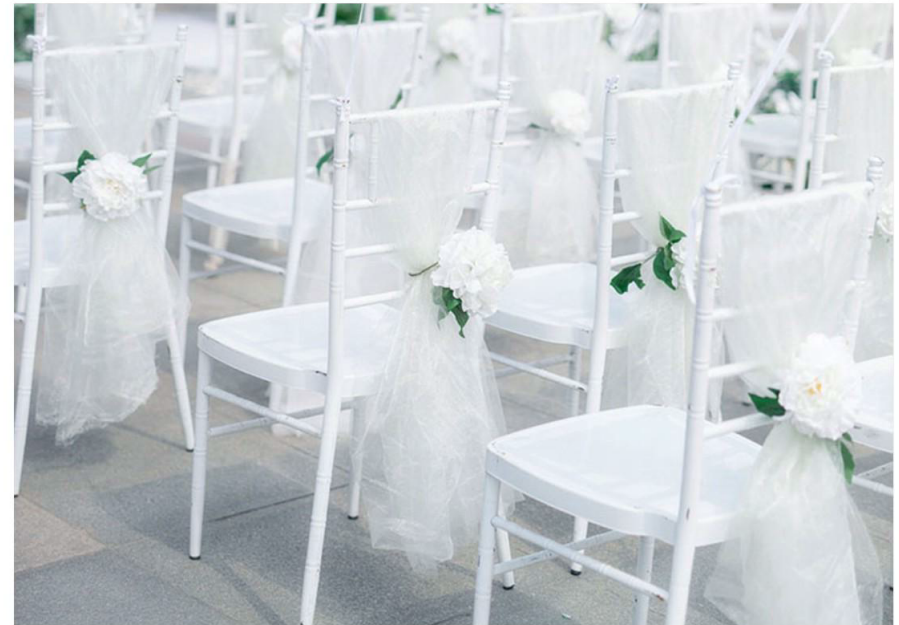

* 所有产品款式座包颜色布料可根据客户要求定制 *
ALL OF OUR PRODUCTS CAN BE CUSTOMIZED WITH DIFFERENT COLORS AND CLOTHS.