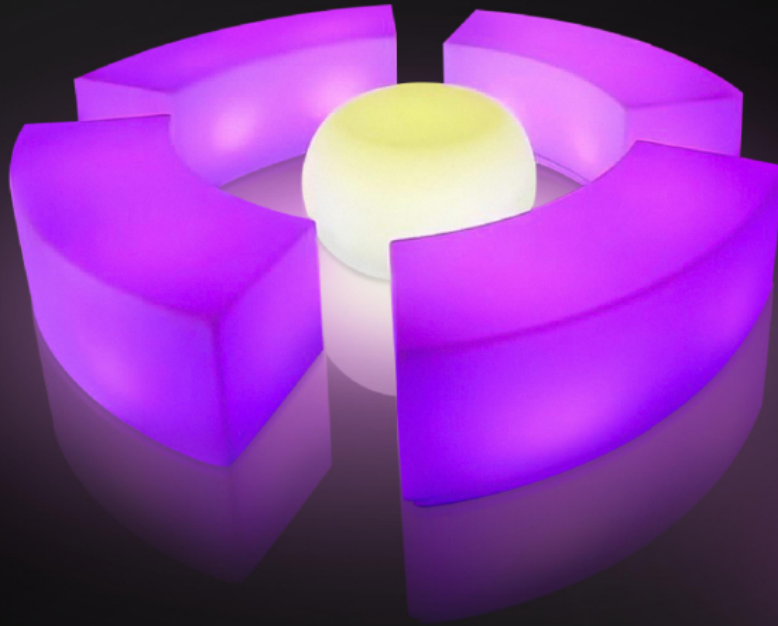

LED

Furniture Picture Book

size 001

150x60x115cm

size 002

Right Angle
91x81x110cm

Corner
81x81x110cm

BAR

QINGDAO BLOSSOM FURNISHINGS CO.,LTD

size 003

120x40x40cm

SEATING

size 004

48x56x110cm

size 005

65x65x50cm

size 006

176x76x76cm

SEATING

size 007

Right Angle
78x66x72cm

Corner
78x78x72cm

SEATING

size 008

60x60x110cm

TABLE

size 009

45x45x110cm

60x60x110cm

size 010

Table
79x79x71cm

Chair
60x58x76cm