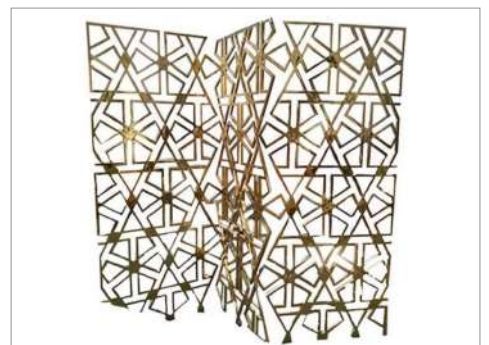

GOLD WEDDING BACKDROP FRAME

black Elegant background bracket wedding arch

Elegant white background bracket wedding arch

WEDDING BACKDROP STAND

WEDDING BACKDROP STAND

gold-Prisma-Separator

S-shaped metal bracket

Arch background wall

Mirrored 5 Layers Rose Gold Metal Bar Back Wine Shelf

BACKGROUND WALL

GOLD WEDDING BACKDROP FRAME

SILVER WEDDING BACKDROP FRAME

Mirror golden stainless steel backdrop frame

stage-decoration-wedding-aisle-photo-backdrop