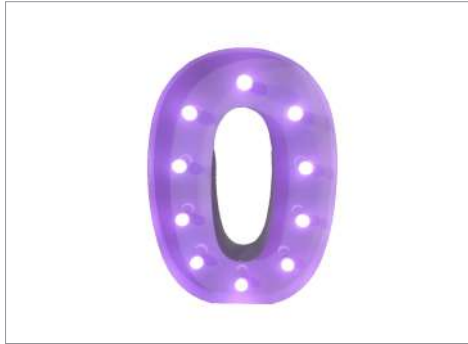

Purple number light 0