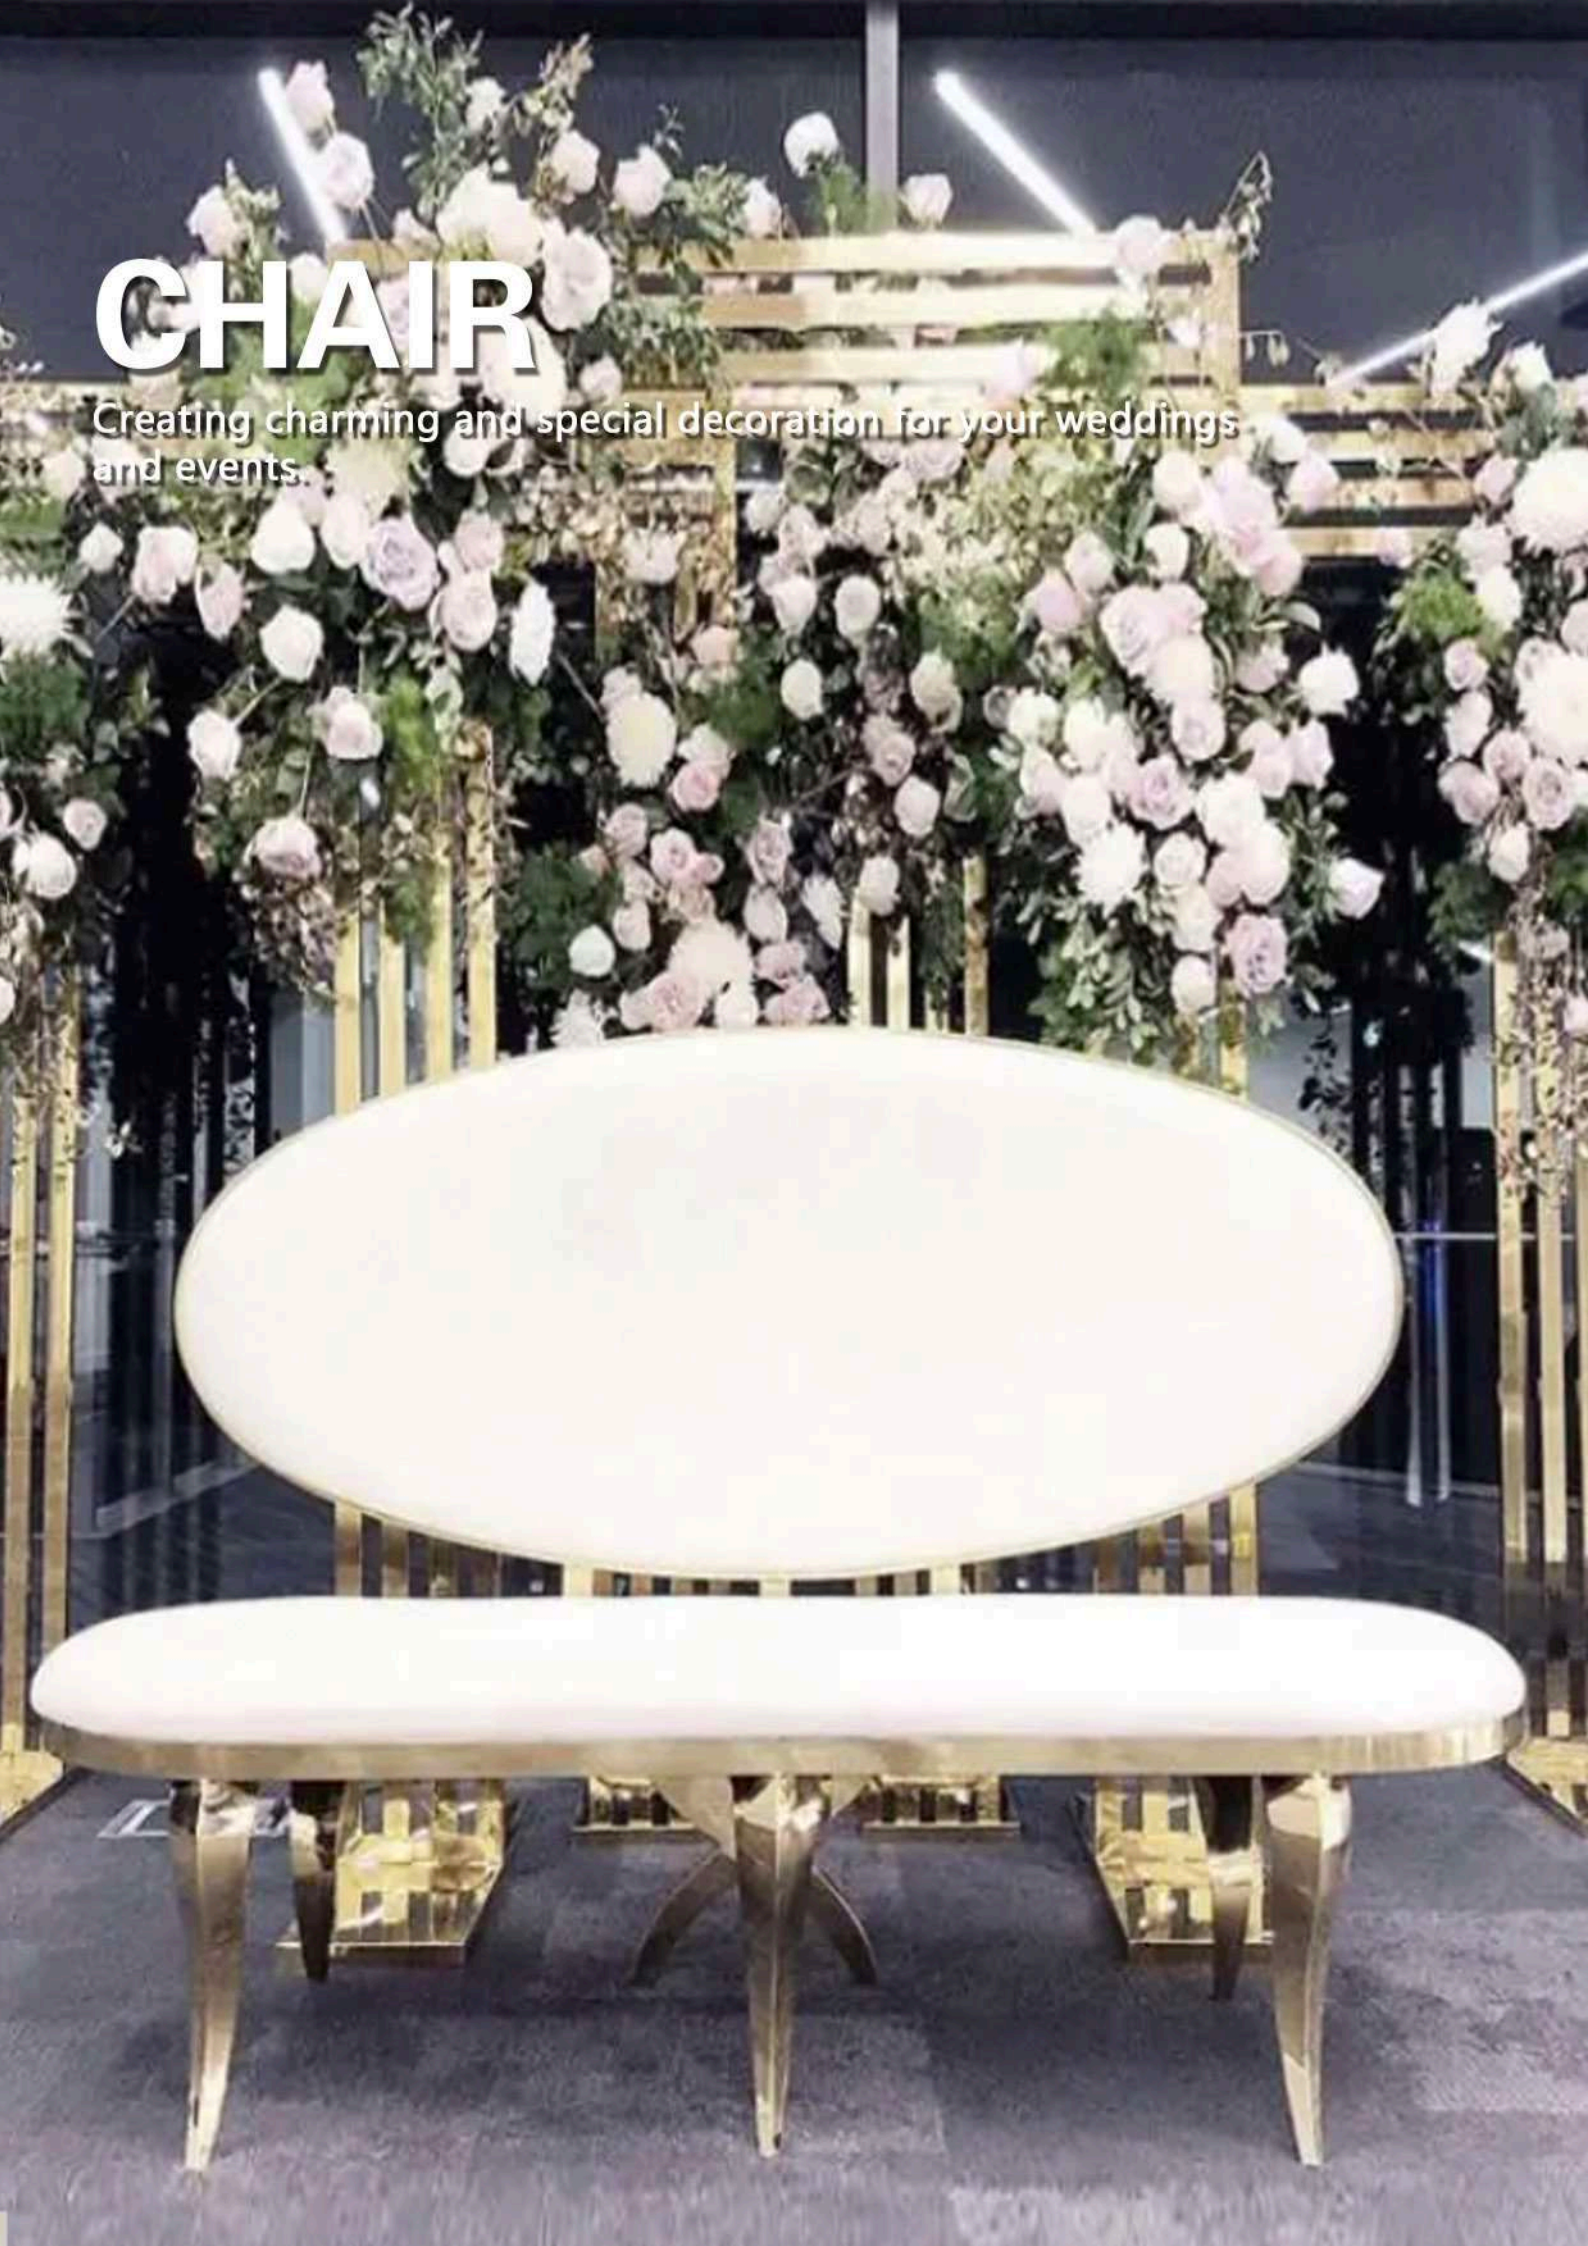

Letter Lamp Y

Purple letter lights z

Green digital light &

Purple letter lights &

{5B4E4442-E965-D714-1453-F9DF2EA3663D}

Letter Lights

CHAIR

Creating charming and special decoration for your weddings and events.