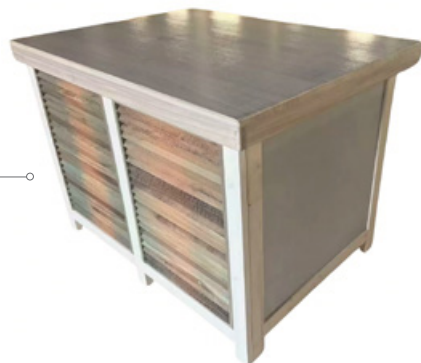

COCKTAIL TABLES----- 23

LINENS----- 页

GLASSES AND CUTLERY----- 码

TENTS----- 暂

DECORS----- 无

BARS

BSB-012
Size:183×91.5×88H cm
oak wood in natural color

BSB-012
Size:183×91.5×88H cm
pine wood in whitewash color

BSB-012
Size:122×91.5×88H cm

BSB-012
Size:122×91.5×88H cm

BSB-006
Size:180×80×76H cm

BSB-004
oakwood table top
Size:183×91×88cm

BSB-004
Paulownia wood table top
Size:183×91×88cm

BSB-004
oakwood table top
Size:220×90×88cm